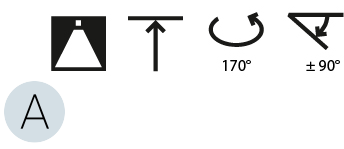

Adjustability: Rotational 170°; Tilt 90°

RATINGS AND CERTIFICATIONS

Certified By: Certified for North American Standards
 IP rating: IP20

SIGN DIVA FLEX SUSPENSION

A30859-

PROJECT	_____
TYPE	_____
SPECIFIER	_____
QUANTITY	_____
DATE	_____