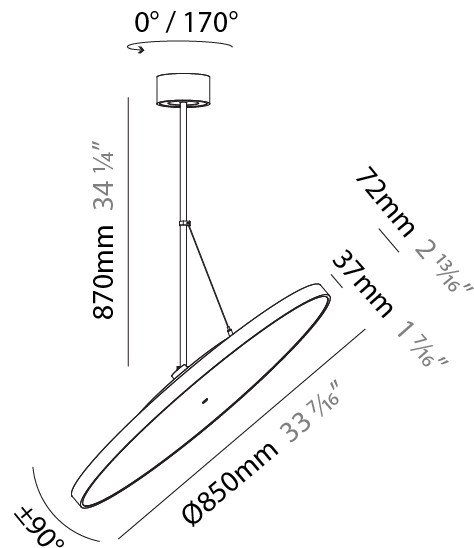

GENERAL

Series: Sign Diva Flex
Subseries: Sign Diva Flex
Partner: Prolicht
Division: Architectural
Installation: Suspension
Product Type: Pendant
Mounting Location: Ceiling
Light Distribution: Adjustable

PHYSICAL

Diameter (mm): 850
Diameter (in): 33 7/16
Height (mm): 870
Height (in): 34 1/4
Weight (kg): 9
Weight (lbs): 19.8
Diffuser: PMMA - Opal / Micro-Prism / Sparkling Secret / Vintage Industrial
Fixture Finish: SSR / BKV / CWI / CRY / HAB / UFT / ITA / RUA / FTG / MYG / LOD / PUS / FRO / FUP / KIA / POP / BLS / SPG / MEY / GOH / CHC / COM / ABZ / JAG / OBR / MOS / ROR
Fixture Material: PMMA / Extruded Aluminum / Steel

ELECTRICAL

Lamp Type: LED (Zhaga Standard)
Input Wattage (W): 96.8
Total Output Wattage (W): 76.8
Dimming: Tri-Mode (Non-Dimming and Phase Dimming (120Vac only) and 0-10V Dimming)
Driver Included: Yes
Driver Location: Integrated
Driver Type: Constant Current - Universal
Driver Class: Class 2
Input Voltage (V): 120 - 277
Constant Current (MA): 600

LED

Color Temperature (°K): 2700 / 3000 / 3500 / 4000
Max. Delivered Lumen (lm): 9094 / 9806 / 11385 / 11617
Nominal Lumen (lm): 10753 / 11596 / 13461 / 13736
CRI: >90 CRI
Lamp Life (hrs): 50000

OPTICAL

RATINGS AND CERTIFICATIONS

Certified By: Certified for North American Standards
IP rating: IP20