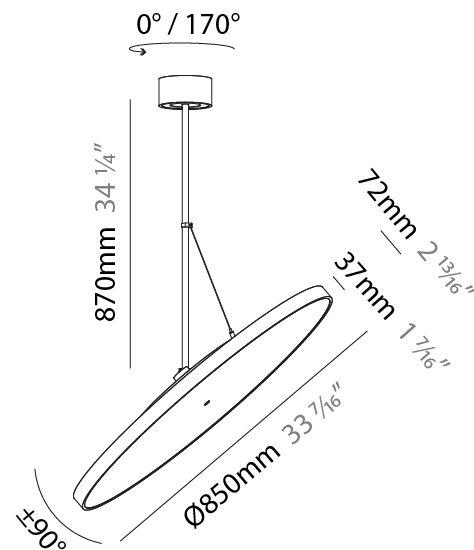

GENERAL

Series: Sign Diva Flex
Subseries: Sign Diva Flex
Partner: Prolicht
Division: Architectural
Installation: Suspension
Product Type: Pendant
Mounting Location: Ceiling
Light Distribution: Adjustable

PHYSICAL

Diameter (mm): 1100
Diameter (in): 43 ⁷/₁₆
Height (mm): 870
Height (in): 34 ¹/₄
Weight (kg): 9
Weight (lbs): 11.2
Diffuser: PMMA - Opal / Micro-Prism / Sparkling Secret / Vintage Industrial
Fixture Finish: SSR / BKV / CWI / CRY / HAB / UFT / ITA / RUA / FTG / MYG / LOD / PUS / FRO / FUP / KIA / POP / BLS / SPG / MEY / GOH / CHC / COM / ABZ / JAG / OBR / MOS / ROR
Fixture Material: PMMA / Extruded Aluminum / Steel

ELECTRICAL

Lamp Type: LED (Zhaga Standard)
Input Wattage (W): 169.4
Total Output Wattage (W): 135
Dimming: Tri-Mode (Non-Dimming and Phase Dimming (120Vac only) and 0-10V Dimming)
Driver Included: Yes
Driver Location: Integrated
Driver Type: Constant Current - Universal
Driver Class: Class 2
Input Voltage (V): 120 - 277
Constant Current (MA): 600

LED

Color Temperature (°K): 2700 / 3000 / 3500 / 4000
Max. Delivered Lumen (lm): 16002 / 17172 / 19937 / 20344
Nominal Lumen (lm): 18992 / 20305 / 23575 / 24056
CRI: >90 CRI
Lamp Life (hrs): 50000

OPTICAL

Adjustability: Rotational 170°; Tilt 90°

RATINGS AND CERTIFICATIONS

Certified By: Certified for North American Standards
IP rating: IP20